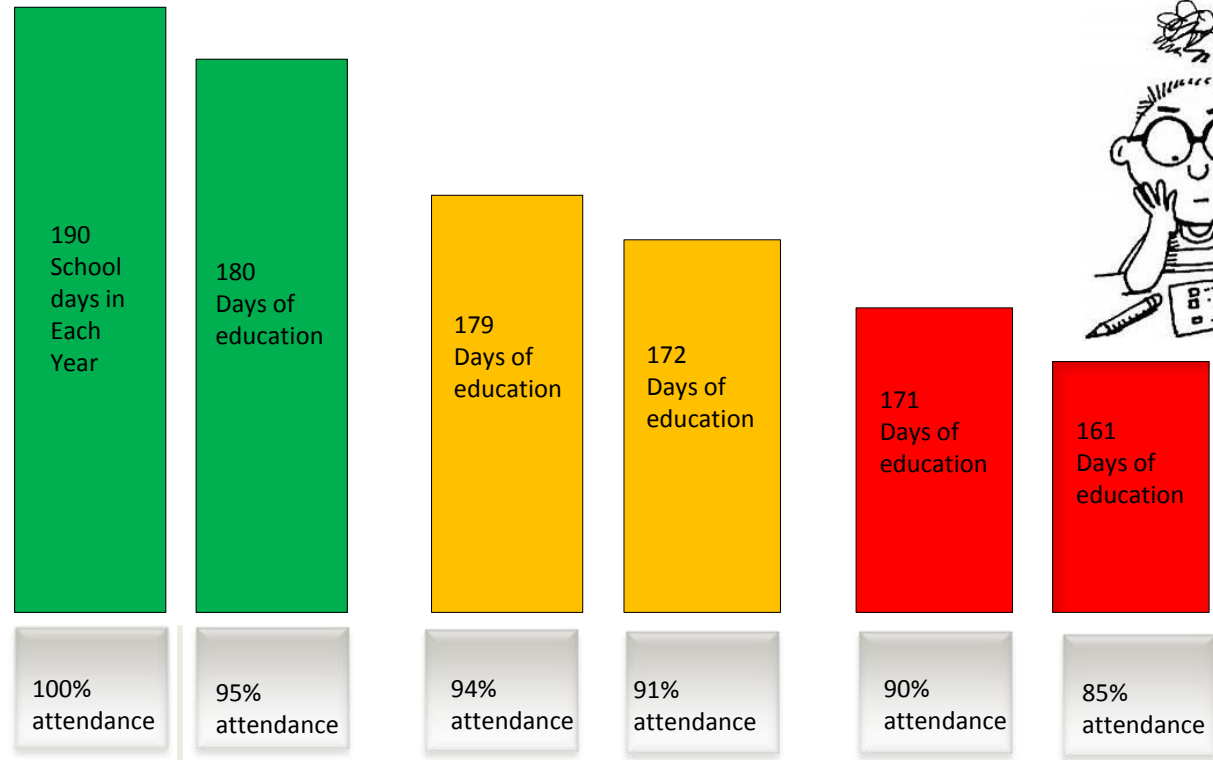

# Good Attendance Means

being in school at least 95% of the time (between 180 & 190 days)

If you are worried about your child's attendance please talk to school about it or alternatively seek advice and support from your local Multi Agency Team via Call Derbyshire On:

01629 533190

175 non school days per academic year  
for family time, visits, holidays and shopping

190 school days per academic year

Best chance of success

Cause for concern  
Less chance of success

Serious cause for concern  
Persistent absence  
Unlikely to fulfil academic potential